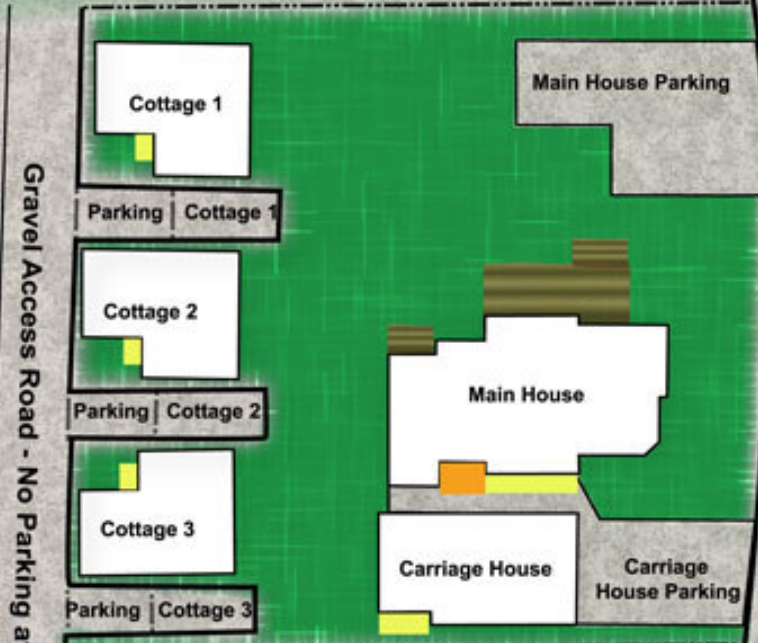

# Map of One Long Beach

Short Sands Beach 200 yards  
Downtown York Beach 400 yards

Ocean Avenue

Private Property

Long Beach Avenue, Route 1A

Private Property

Private Property

Long Sands Beach 4/10 mile

Orange square: Recycling Collection  
Yellow square: Individual Trash Collection

Broadway Extension

Broadway